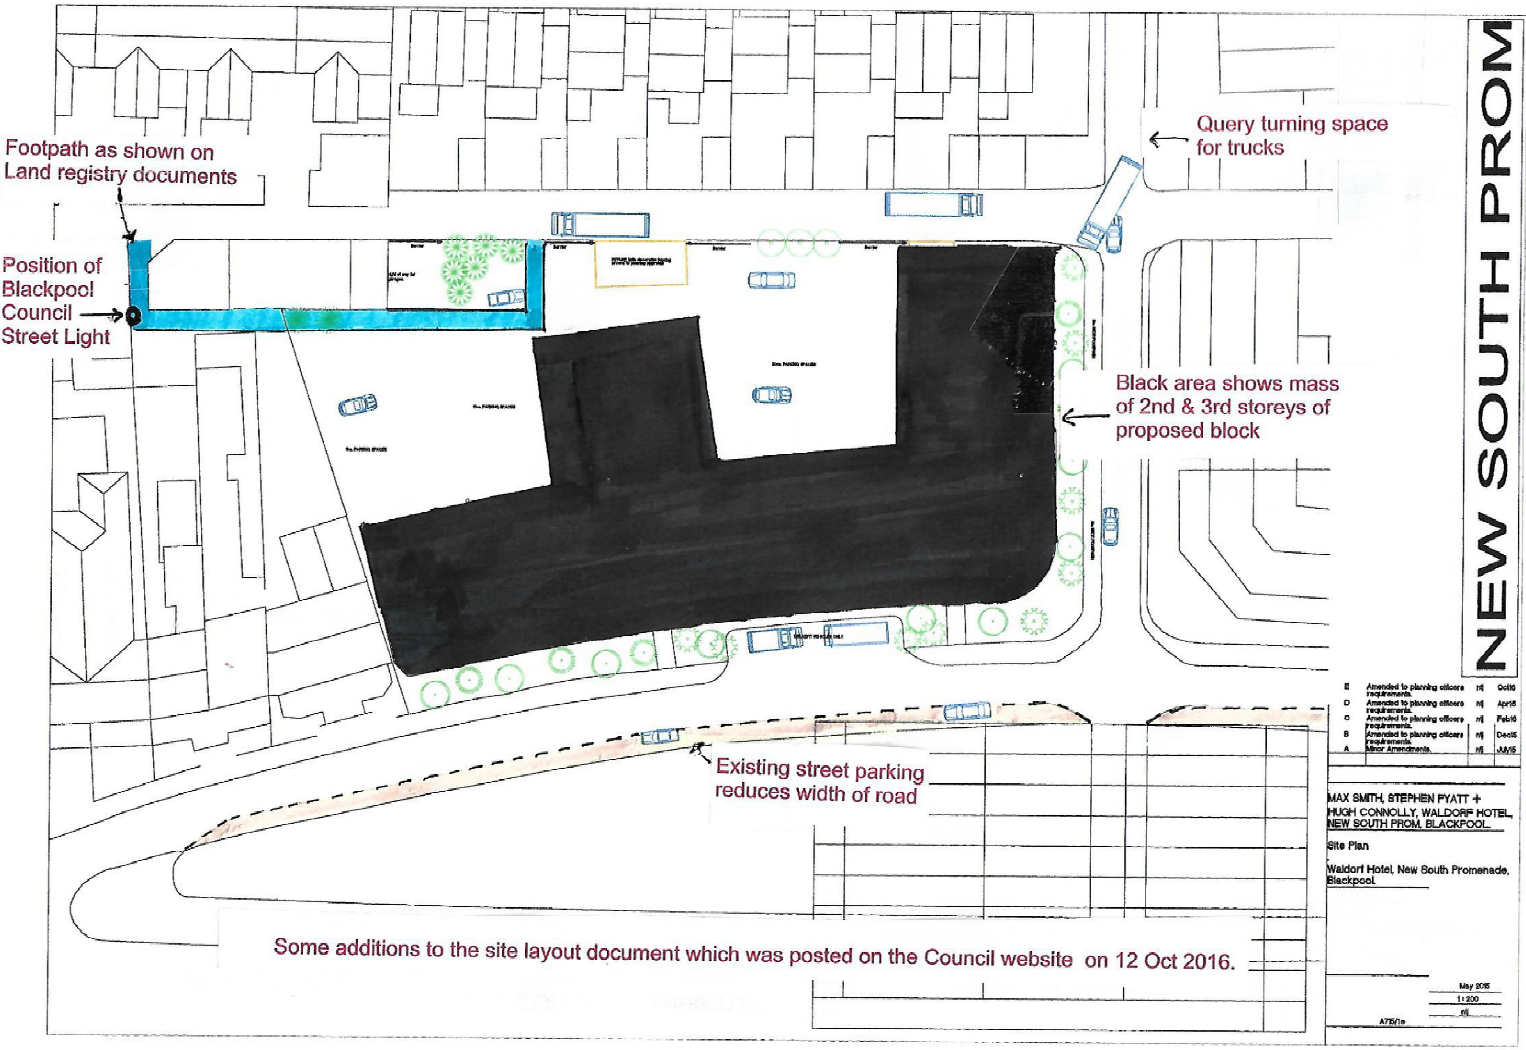

NEW SOUTH PROM

Some additions to the site layout document which was posted on the Council website on 12 Oct 2016.

MAX SMITH, STEPHEN PYATT +
HUGH CONNOLLY, WALDORF HOTEL,
NEW SOUTH PROM, BLACKPOOL.

Site Plan
Waldorf Hotel, New South Promenade,
Blackpool.

May 2016
1:1200
JSL